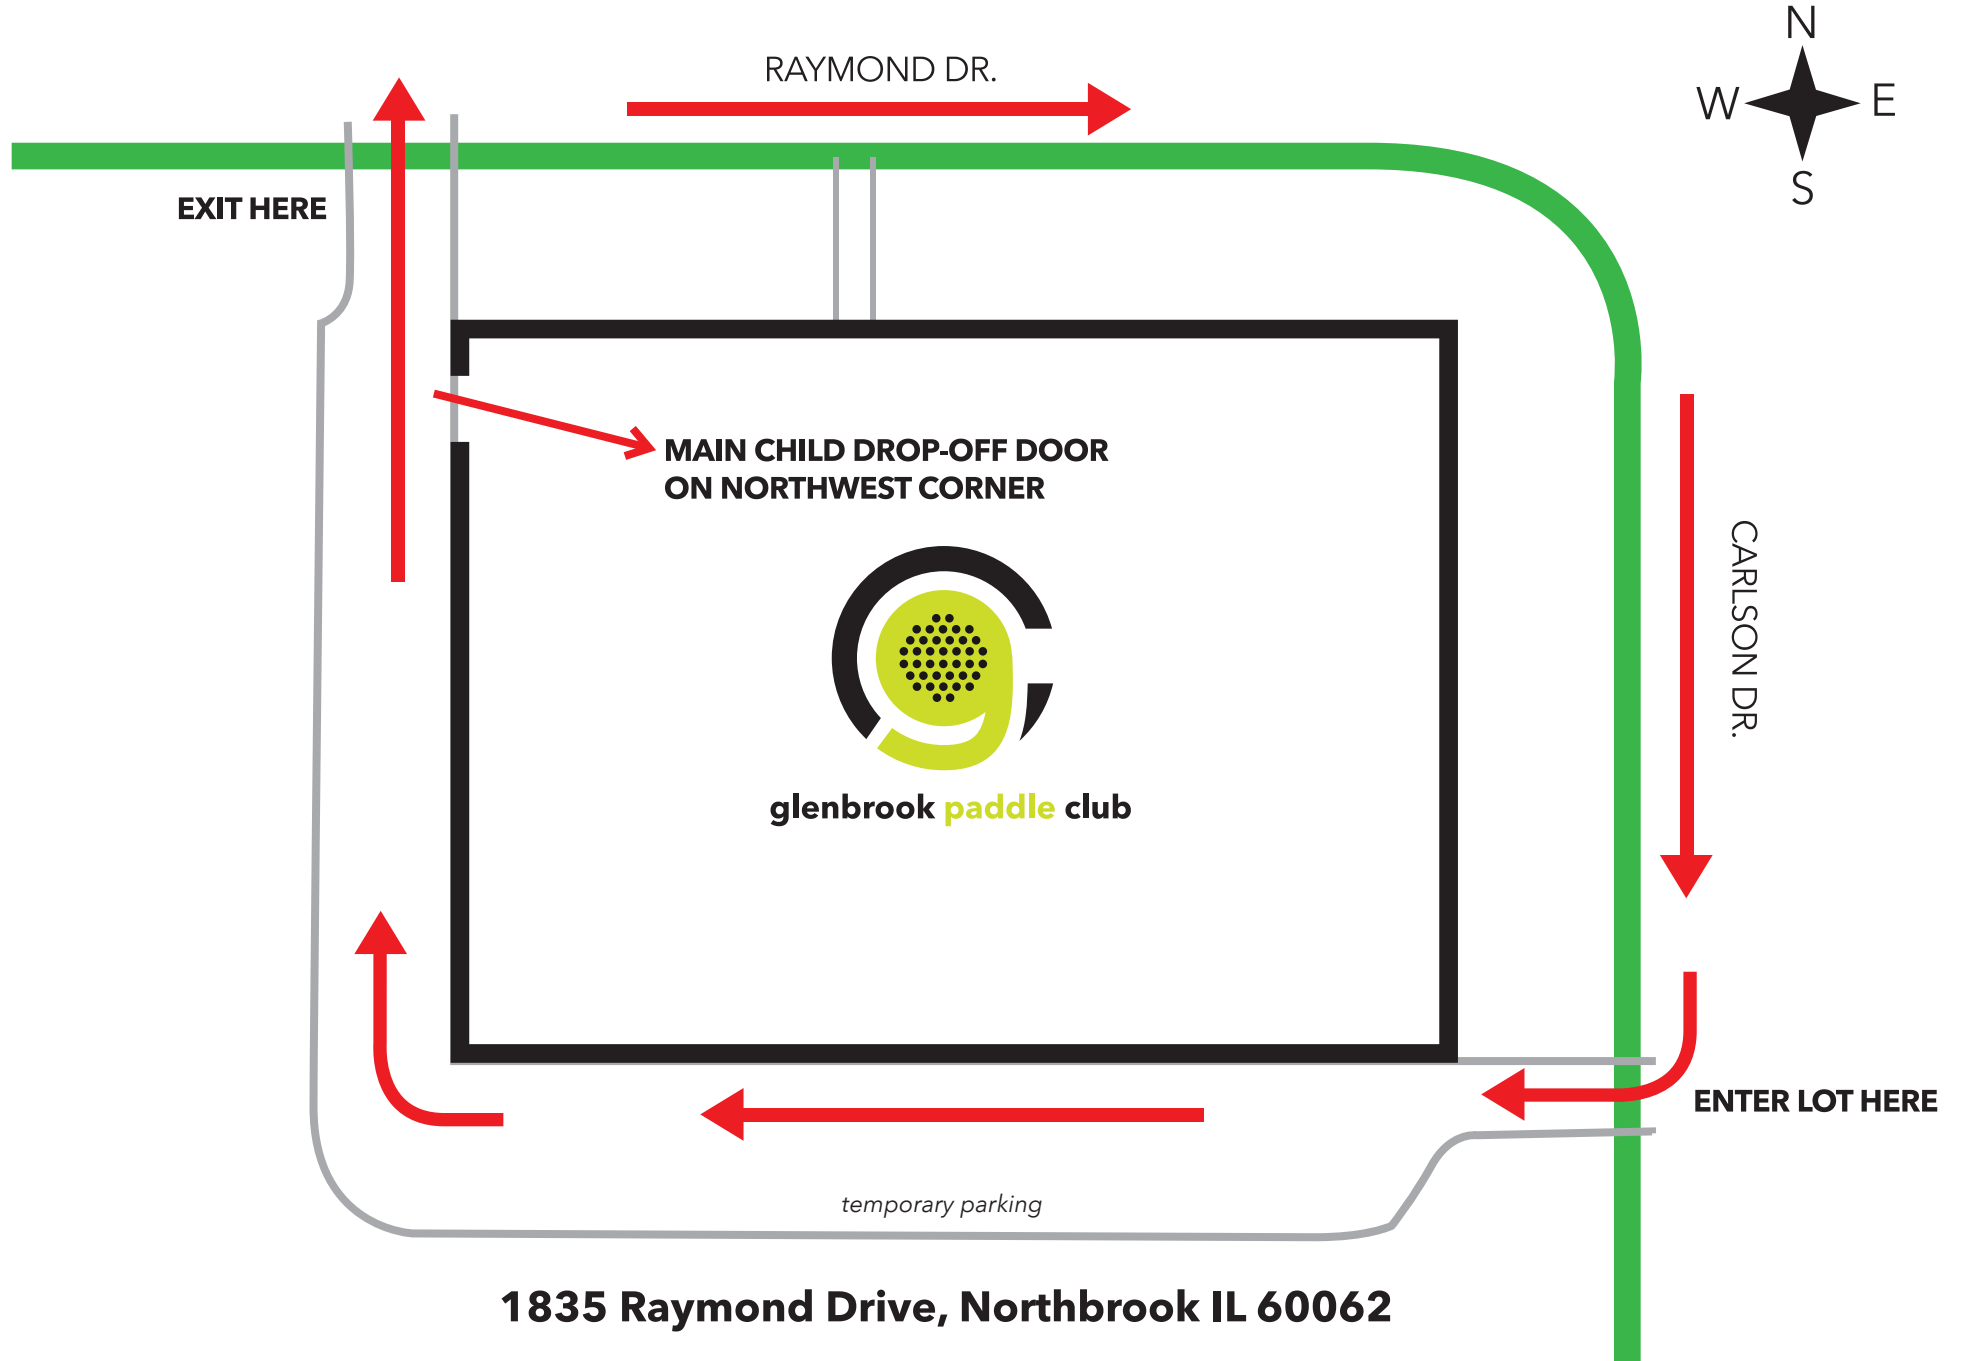

PARKING & DROP-OFF

While the parking lot is under construction please follow the posted signage and drop children off at the door on the north-west corner of the building

1835 Raymond Drive, Northbrook IL 60062